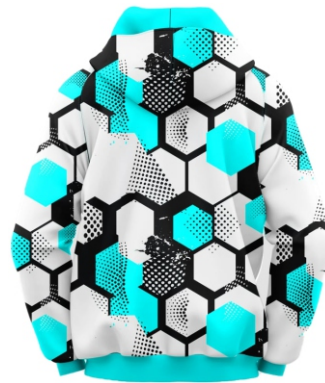

SECURE ARMS

Hoodies

SIZE
COLOR
MATERIAL
MOQ
ON CUSTOMER DEMAND

SA-SW-701

Color: Black | Blue | Grey | Green | Red | Custom Color
Size: S | M | L | XL | XXL | 3XL | Custom Size
Description:
100% Ultra Delicate Polyester Jersey, all Over Dynamic And Beautiful Prints. Inner Fleece Feels Delicate As Cotton While Never Breaking, Stripping Or Chipping The Print. our Products Are Very Tough And Durable. the Design Won't Blur Even After A Several Washes!